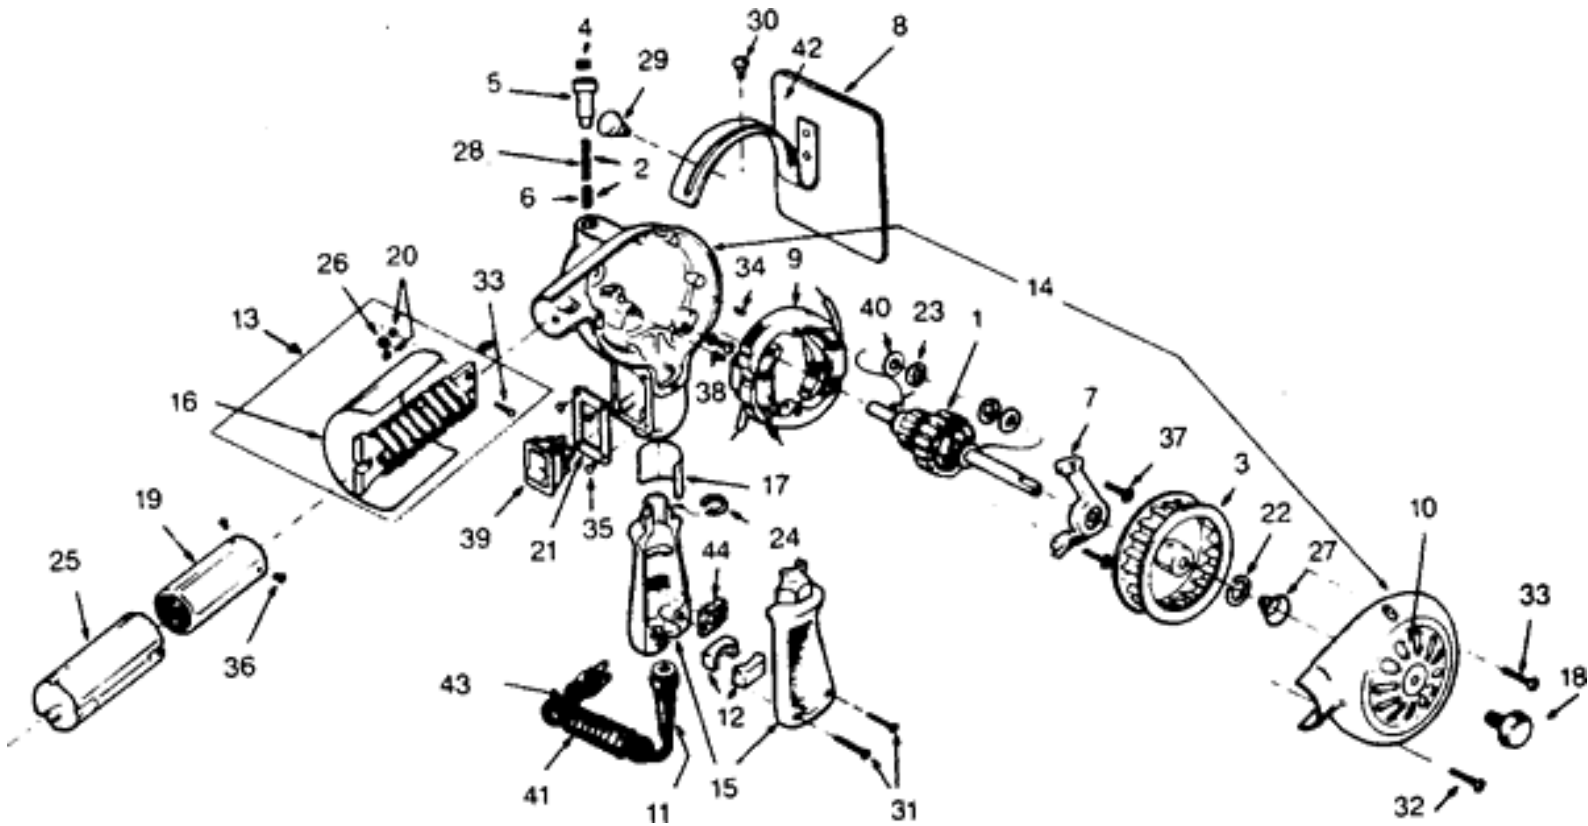

REPLACEMENT PARTS SERVICE

Call 1-800-323-0620 for Fast Service

MASTER HEAT GUN REPLACEMENT PARTS

ITEM NO.	UPC NO.	Model NO.	DESCRIPTION
1	35149	ARM-542	Armature, With Retaining Rings, 120V (A Models)
1	35150	ARM-543 *	Armature, With Retaining Rings, 220V
1	35151	ARM-607	Armature, With Retaining Rings, 120V (HG-751B)
2	35152	BAS-103K	Brush & Spring (Kit of 2)
3	35153	BLW-001	Blower Wheel
4	35154	BRC-005K	Brush Cap (Kit of 2)
5	35155	BRH-025K *	Brush Holder, 220V (Kit of 2)
5	35156	BRH-040K	Brush Holder, 120V (Kit of 2)
6	35157	BRU-089K	Brush (Kit of 2)
7	35158	BRY-141	Upper Bearing Bracket
8	35159	BSY-005	Stand

31	35199	SRW-344K	Screw, Handle (Kit of 2)
32	35200	SRW-345	Screw, Housing
33	35201	SRW-346	Screw, Element Mounting & Housing (Kit of 3)
34	35202	SRW-347K	Set Screw, Brush Holder (Kit of 2)
35	35203	SRW-348K	Screw, Switch Plate (Kit of 4)
36	35205	SRW-349K	Screw, Nozzle (Kit of 3)
37	35206	SRW-350K	Screw, Bearing Bracket (Kit of 2)
38	35207	SRW-351K	Screw, Ground & Lockwasher Kit
39	35208	SWH-019	Switch, Snap-In Rocker
44	35209	TMB-003 *	Terminal Block
40	35210	WHR-003KA	Washer (Kit of 2)
41	35219	35219 *	Cordset, 220V, European
41	35220	35220 *	Cordset, 240V, Australian
12	51090	51090 *	Cord Grip, 220V
43	51101	51101 *	Strain Relief
41	51211	51211	Cordset, 120V, 15 Amp (201A, 301A, 501A, 751B)
41	51212	51212	Cordset, 120V, 20 Amp (HG-751A-C)
41	51265	51265	Cordset, 220V, USA
42	51411	51411	Label, Warning (All Models)
42	51467	51467 *	Label, Warning (220V Models)
* 220 / 240 Volt Models Only			